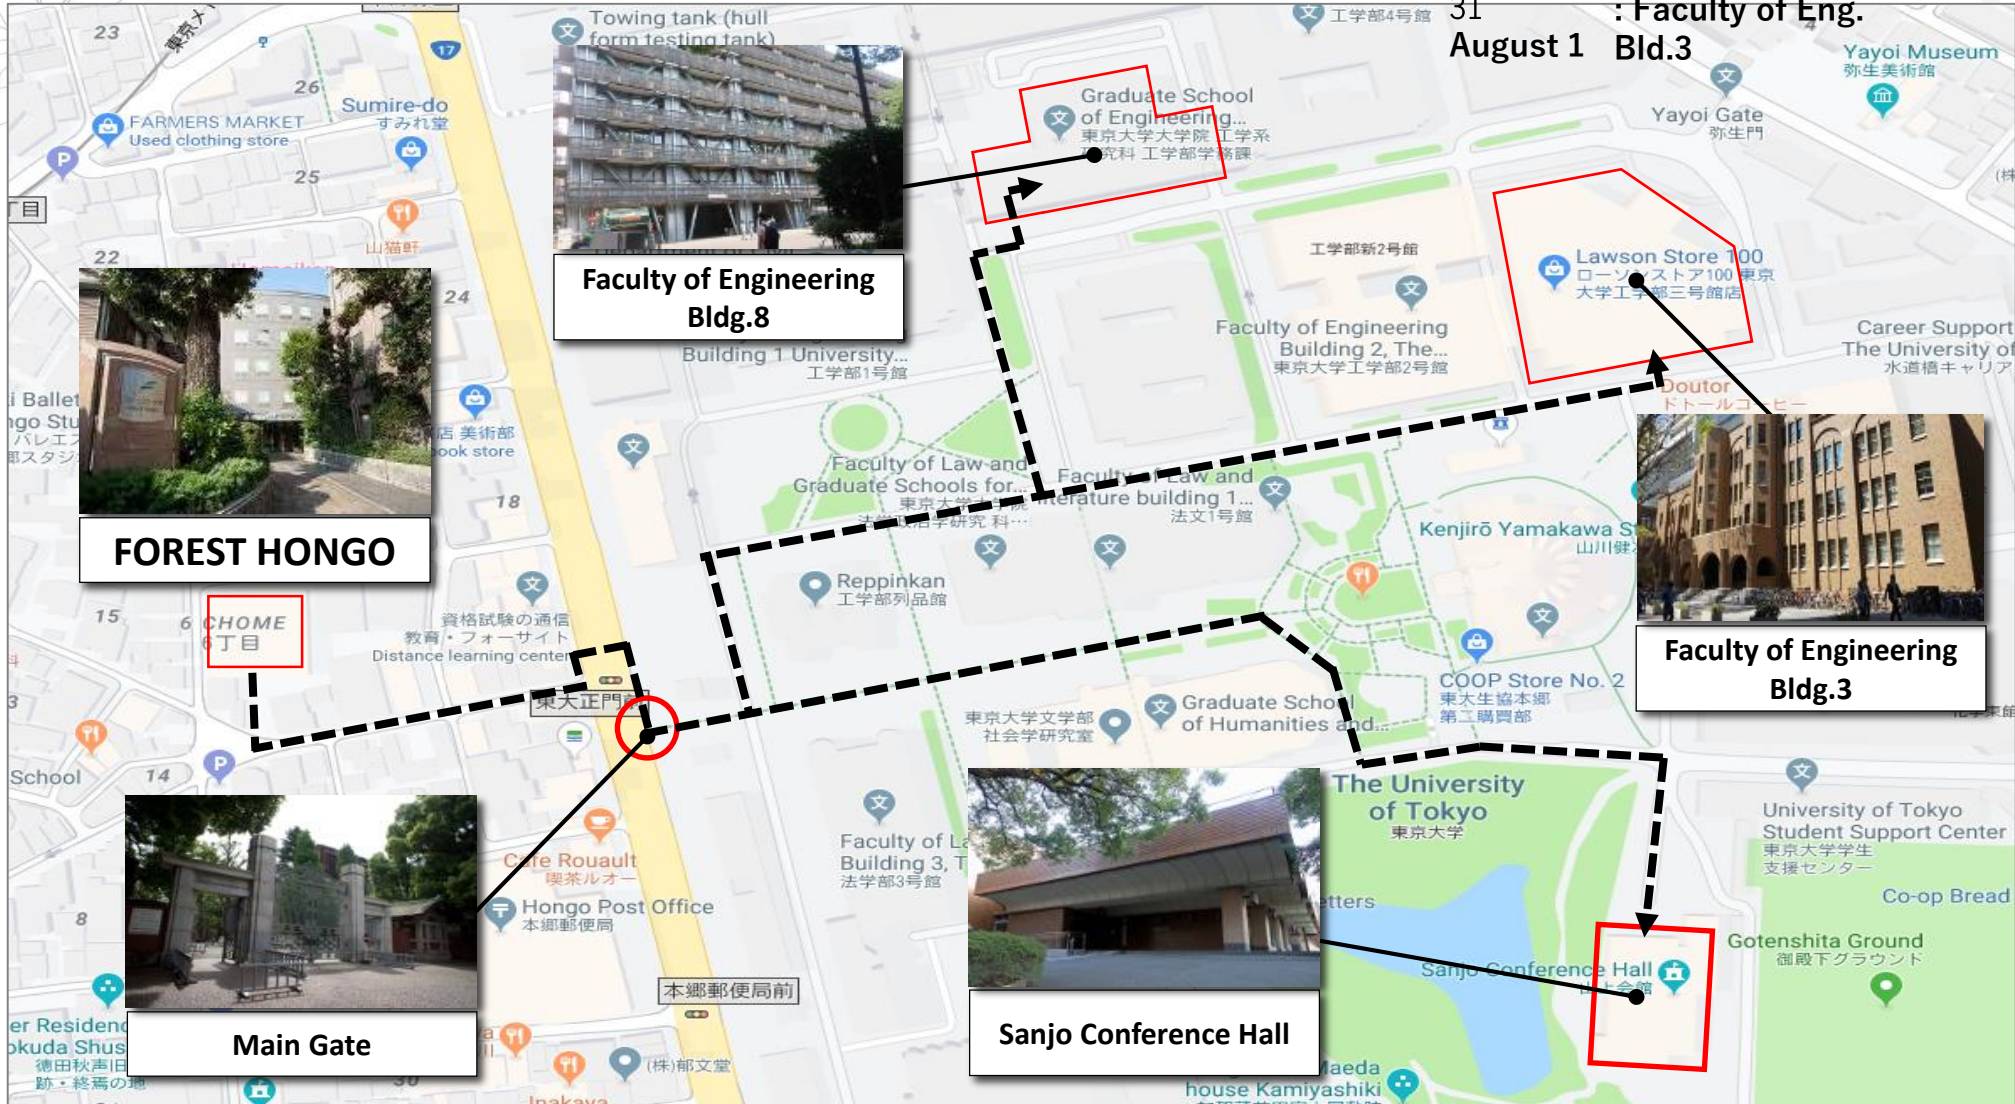

# Route map

Route from "FORREST HONGO" to each place.

- July 16 : Sanjo Conference Hall
- July 17 - : Faculty of Eng. Bld.8
- 19 : Main Gate
- July 22 : Faculty of Eng.
- July 29 - : Bld.8
- 31 : Faculty of Eng.
- August 1 : Bld.3

**FOREST HONGO**

**Faculty of Engineering Bld.8**

**Faculty of Engineering Bld.3**

**Sanjo Conference Hall**

**Main Gate**